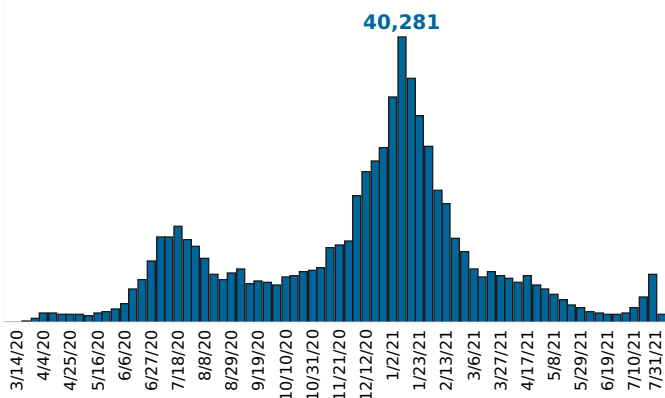

# COVID-19 in South Carolina

As of 11:59 PM on 7/25/2021

**Cases**

**611,594**

**Select Date Range & County to Filter Page Values**

All values

COUNTY

All

**Past 2 weeks Confirmed**

**7132**

Rate of COVID-19 Cases per 10,000 population, by County

County Displayed: **South Carolina** | Dates Displayed: 3/4/2020 to 7/25/2021

[Use County Filter Above to View ZIP Code Counts](#)

**Find your ZIP**

All

Reported COVID-19 Cases, by Week of Report

County Displayed: **South Carolina** | Dates Displayed: 3/4/2020 to 7/25/2021

County Displayed: **South Carolina** | Dates Displayed: 3/4/2020 to 7/25/2021