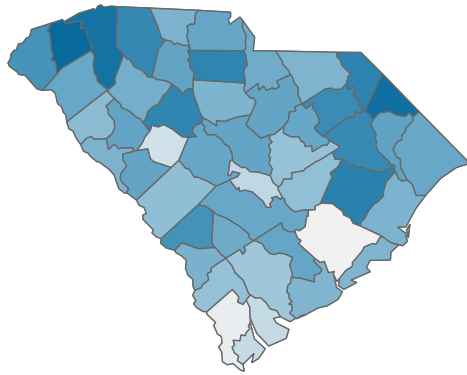

**Past 2 weeks Confirmed**

**7132**

Rate of COVID-19 Cases per 10,000 population, by County

County Displayed: **South Carolina** | Dates Displayed: 3/4/2020 to 7/25/2021

[Use County Filter Above to View ZIP Code Counts](#)

**Find your ZIP**

All

Reported COVID-19 Cases, by Week of Report

County Displayed: **South Carolina** | Dates Displayed: 3/4/2020 to 7/25/2021

County Displayed: **South Carolina** | Dates Displayed: 3/4/2020 to 7/25/2021